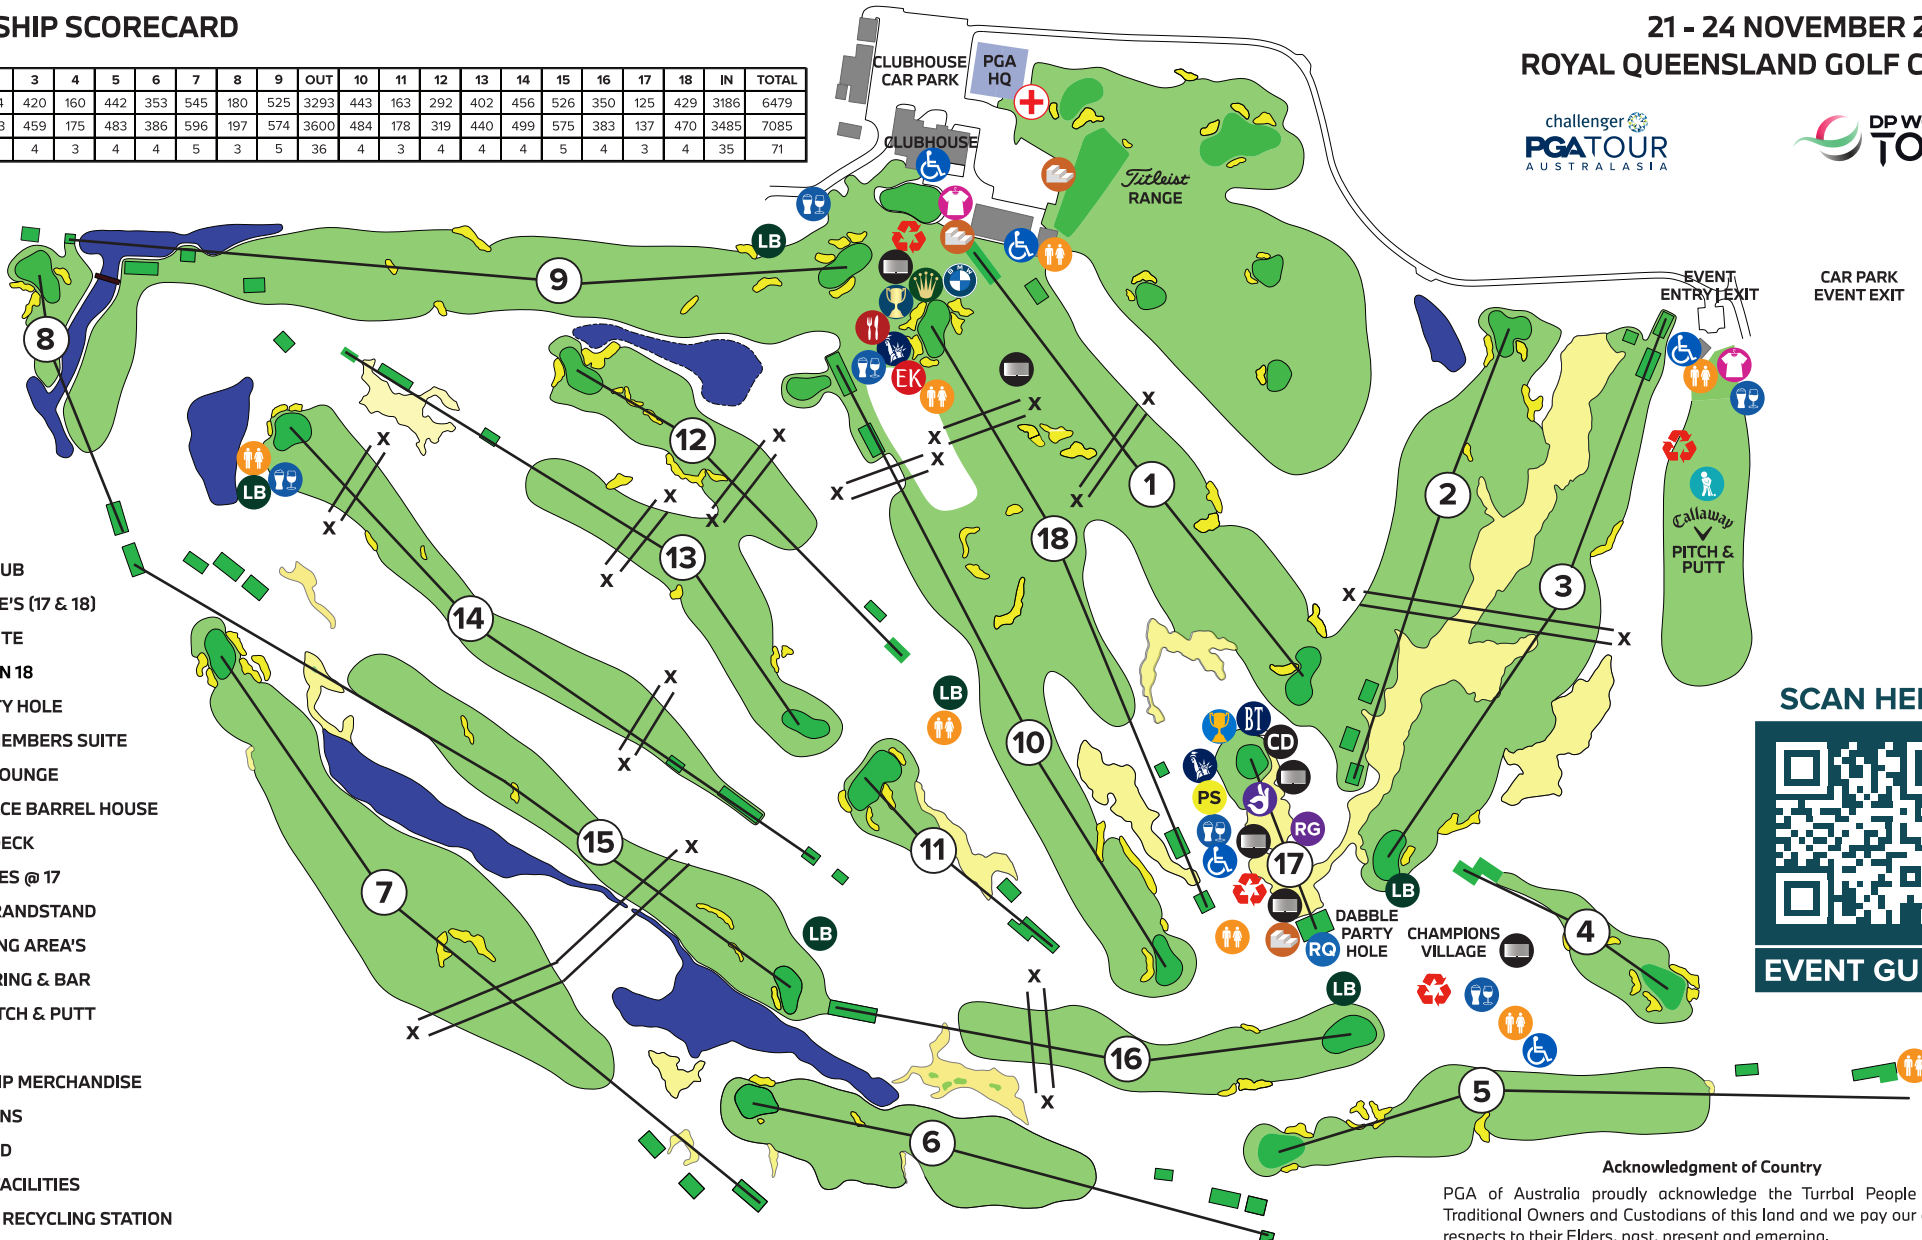

## CHAMPIONSHIP SCORECARD

HOLE	1	2	3	4	5	6	7	8	9	OUT	10	11	12	13	14	15	16	17	18	IN	TOTAL
METRES	354	314	420	160	442	353	545	180	525	3293	443	163	292	402	456	526	350	125	429	3186	6479
YARDS	387	343	459	175	483	386	596	197	574	3600	484	178	319	440	499	575	383	137	470	3485	7085
PAR	4	4	4	3	4	4	5	3	5	36	4	3	4	4	4	5	4	3	4	35	71

21 - 24 NOVEMBER 2024  
ROYAL QUEENSLAND GOLF CLUB

### LEGEND

- FIRST AID
- BMW SUITE
- ROLEX SUITE
- KIRKWOOD CLUB
- LIBERTY SUITE'S (17 & 18)
- EMIRATES SUITE
- TILLERMAN ON 18
- DABBLE PARTY HOLE
- ROYAL QLD. MEMBERS SUITE
- CHAMPIONS LOUNGE
- BUFFALO TRACE BARREL HOUSE
- CHAMPIONS DECK
- PRIVATE SUITES @ 17
- RESERVED GRANDSTAND
- PUBLIC VIEWING AREA'S
- PUBLIC CATERING & BAR
- CALLAWAY PITCH & PUTT
- TOILETS
- CHAMPIONSHIP MERCHANDISE
- SUPER SCREENS
- LEADERBOARD
- ACCESSIBLE FACILITIES
- MT FRANKLIN RECYCLING STATION

SCAN HERE

EVENT GUIDE